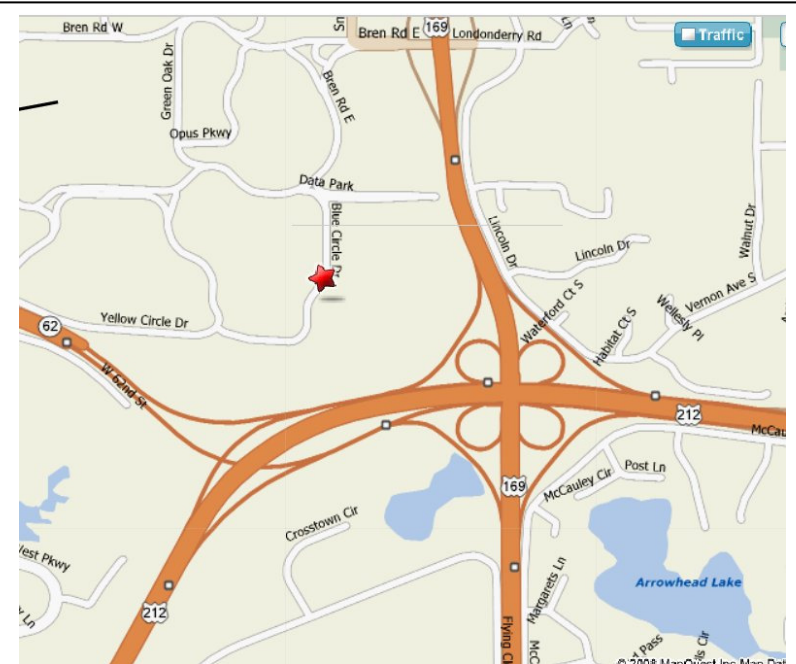

### From the North

I-394  
US-169 South  
Take Londonderry Road Exit  
Take Right onto Bren Road W  
Continue on Bren Road W  
Left on Green Oak Drive  
Left on Bren Road East  
Right on Blue Circle Drive  
*6130 Blue Circle Drive*

### From the South

I-494  
US-169 North  
Take Londonderry Road Exit  
Take Left onto Bren Road W  
Continue on Bren Road W  
Left on Green Oak Drive  
Left on Bren Road East  
Right on Blue Circle Drive  
*6130 Blue Circle Drive*

I:Space is the third driveway on the right once you turn onto Blue Circle Drive.